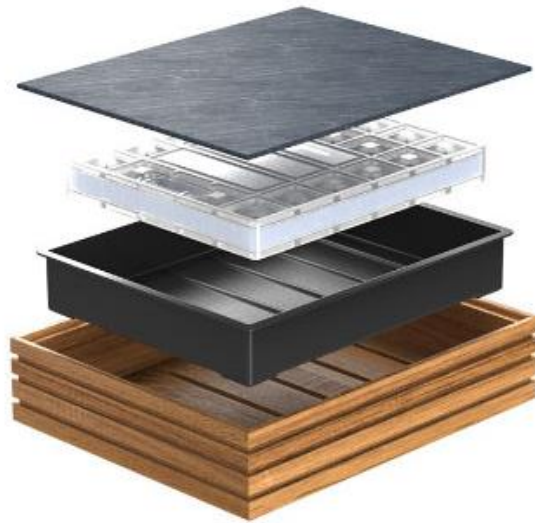

SET

Flow Slate Insert 1.2
BU_FT0050
31 x 25 x 0.4 cm
Pack size :10
(Slate)